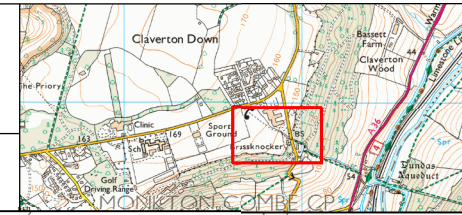

**NORTH**  
 1:1250 @ A3  
 NR : No Return

Locality	Bath
TRO Area	Bath South East Outer Area
Tile	M17/Proposed
Date	??/??/????